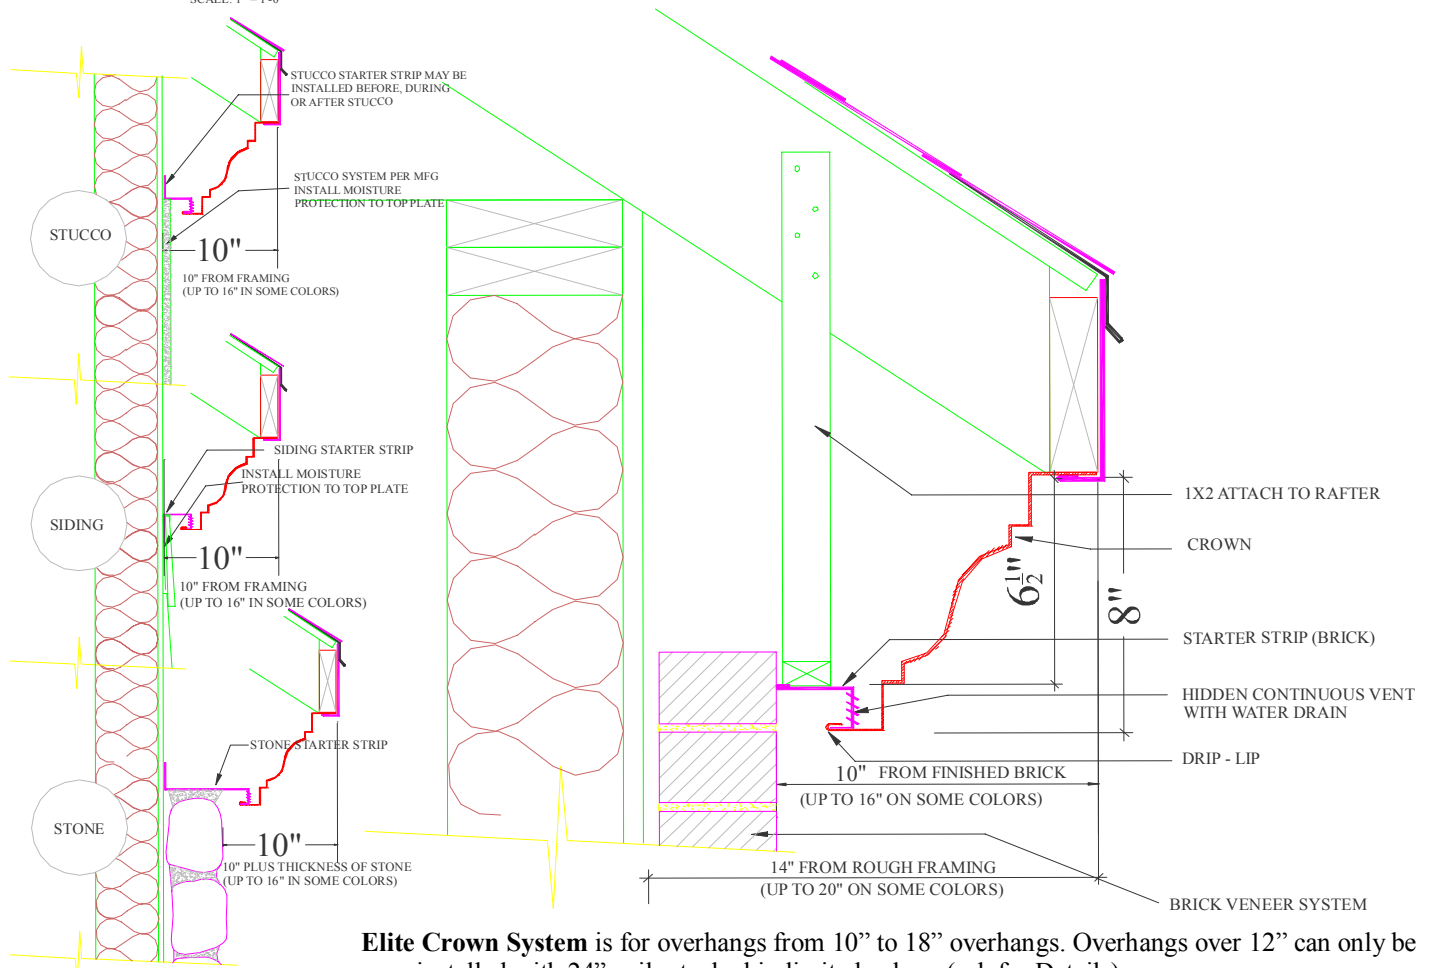

STARTER STRIP OPTIONS

SCALE: 1" = 1'-0"

Elite Crown System is for overhangs from 10" to 18" overhangs. Overhangs over 12" can only be installed with 24" coils stocked in limited colors. (ask for Details)

-Since 1995-

[www Exteriors by Elite.com](http://www.Exteriors by Elite.com)

Elite Crown System TM Patent Pending

Utah P.O. Box 900877 Sandy, UT 84090
(801) 733-4000 Fax (801) 733-4001

Colorado P.O. Box 33733 Denver, Co. 80233
(303) 957-4000 Fax (303) 287-9600