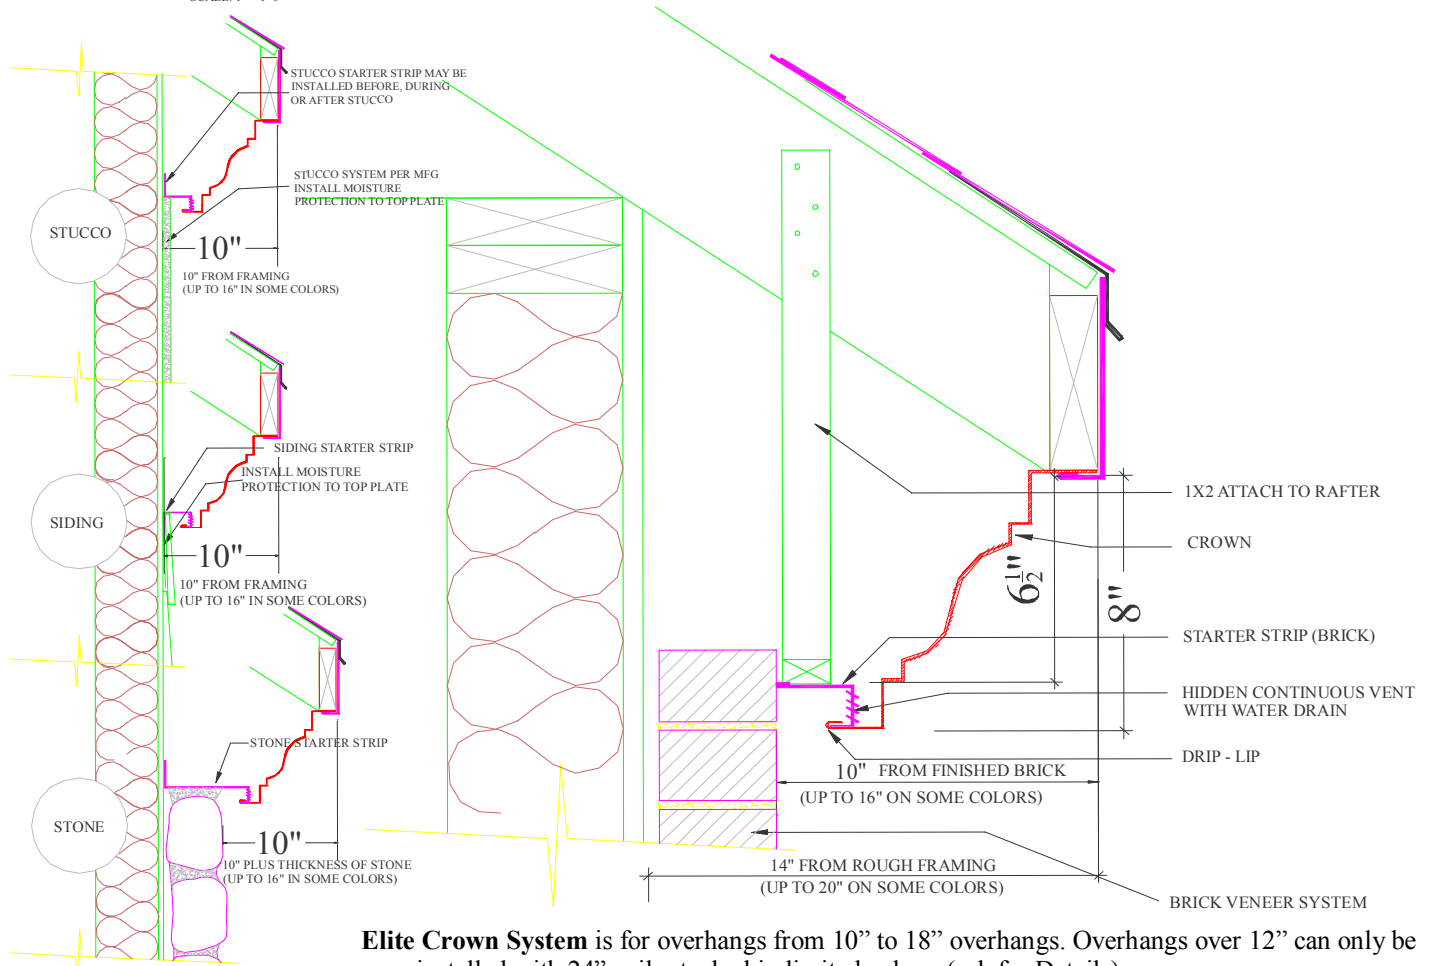

**STARTER STRIP OPTIONS**

SCALE: 1" = 1'-0"

**Elite Crown System** is for overhangs from 10" to 18" overhangs. Overhangs over 12" can only be installed with 24" coils stocked in limited colors. (ask for Details)

-Since 1995-

[www Exteriors by Elite.com](http://www.Exteriors by Elite.com)

**Elite Crown System** <sup>TM</sup> Patent Pending

**Utah** P.O. Box 900877 Sandy, UT 84090  
(801) 733-4000 Fax (801) 733-4001