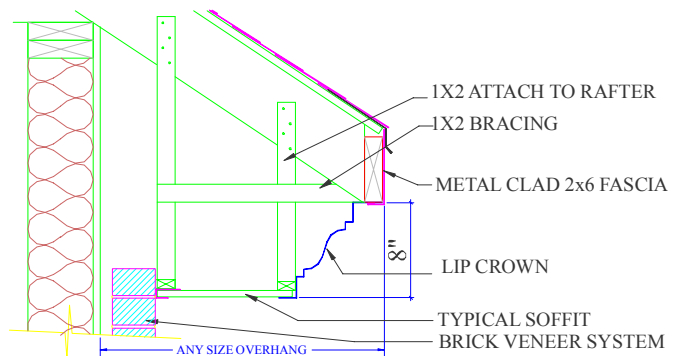

**STONE**

**STUCCO**

**BRICK**

**Premier Crown System** is for all sizes of overhangs. Soffit material is installed on the bottom side of the cornice moldings to make up the difference in overhangs.

-Since 1995-