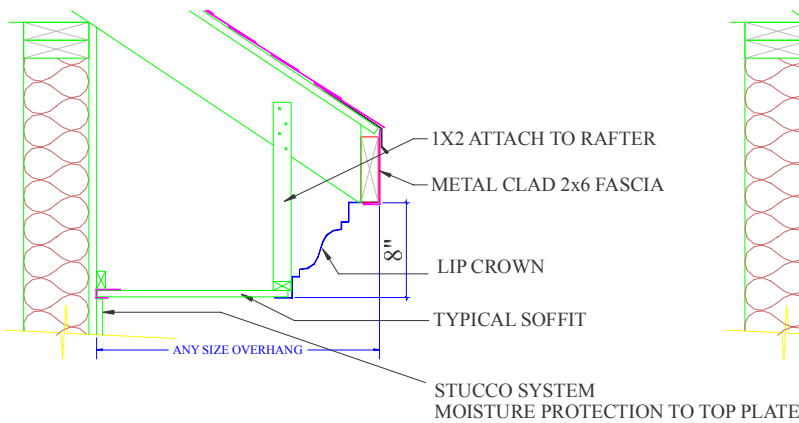

**STONE**

**STUCCO**

**BRICK**

**Premier Crown System** is for all sizes of overhangs. Soffit material is installed on the bottom side of the cornice moldings to make up the difference in overhangs.

-Since 1995-