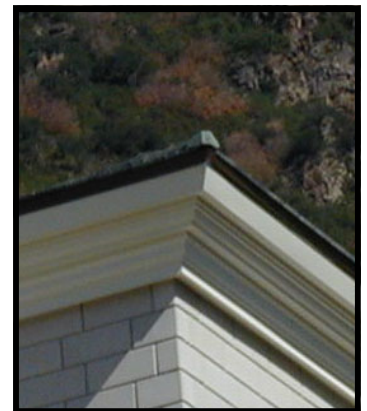

**2 piece Exterior Crown Moldings, Copper Crown Moldings  
Arched Copper Panel Roof and Seamless Rain Gutters**

-Since 1995-

[www Exteriors by Elite com](http://www.ExteriorsbyElite.com)

**Utah** P.O. Box 900877 Sandy, UT 84090  
(801) 733-4000 Fax (801) 733-4001