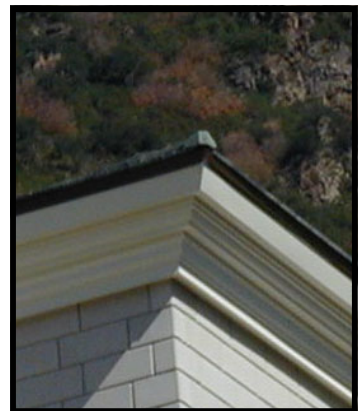

**2 piece Exterior Crown Moldings, Copper Crown Moldings
Arched Copper Panel Roof and Seamless Rain Gutters**

-Since 1995-

[www Exteriors by Elite com](http://www.ExteriorsbyElite.com)

Utah P.O. Box 900877 Sandy, UT 84090
(801) 733-4000 Fax (801) 733-4001